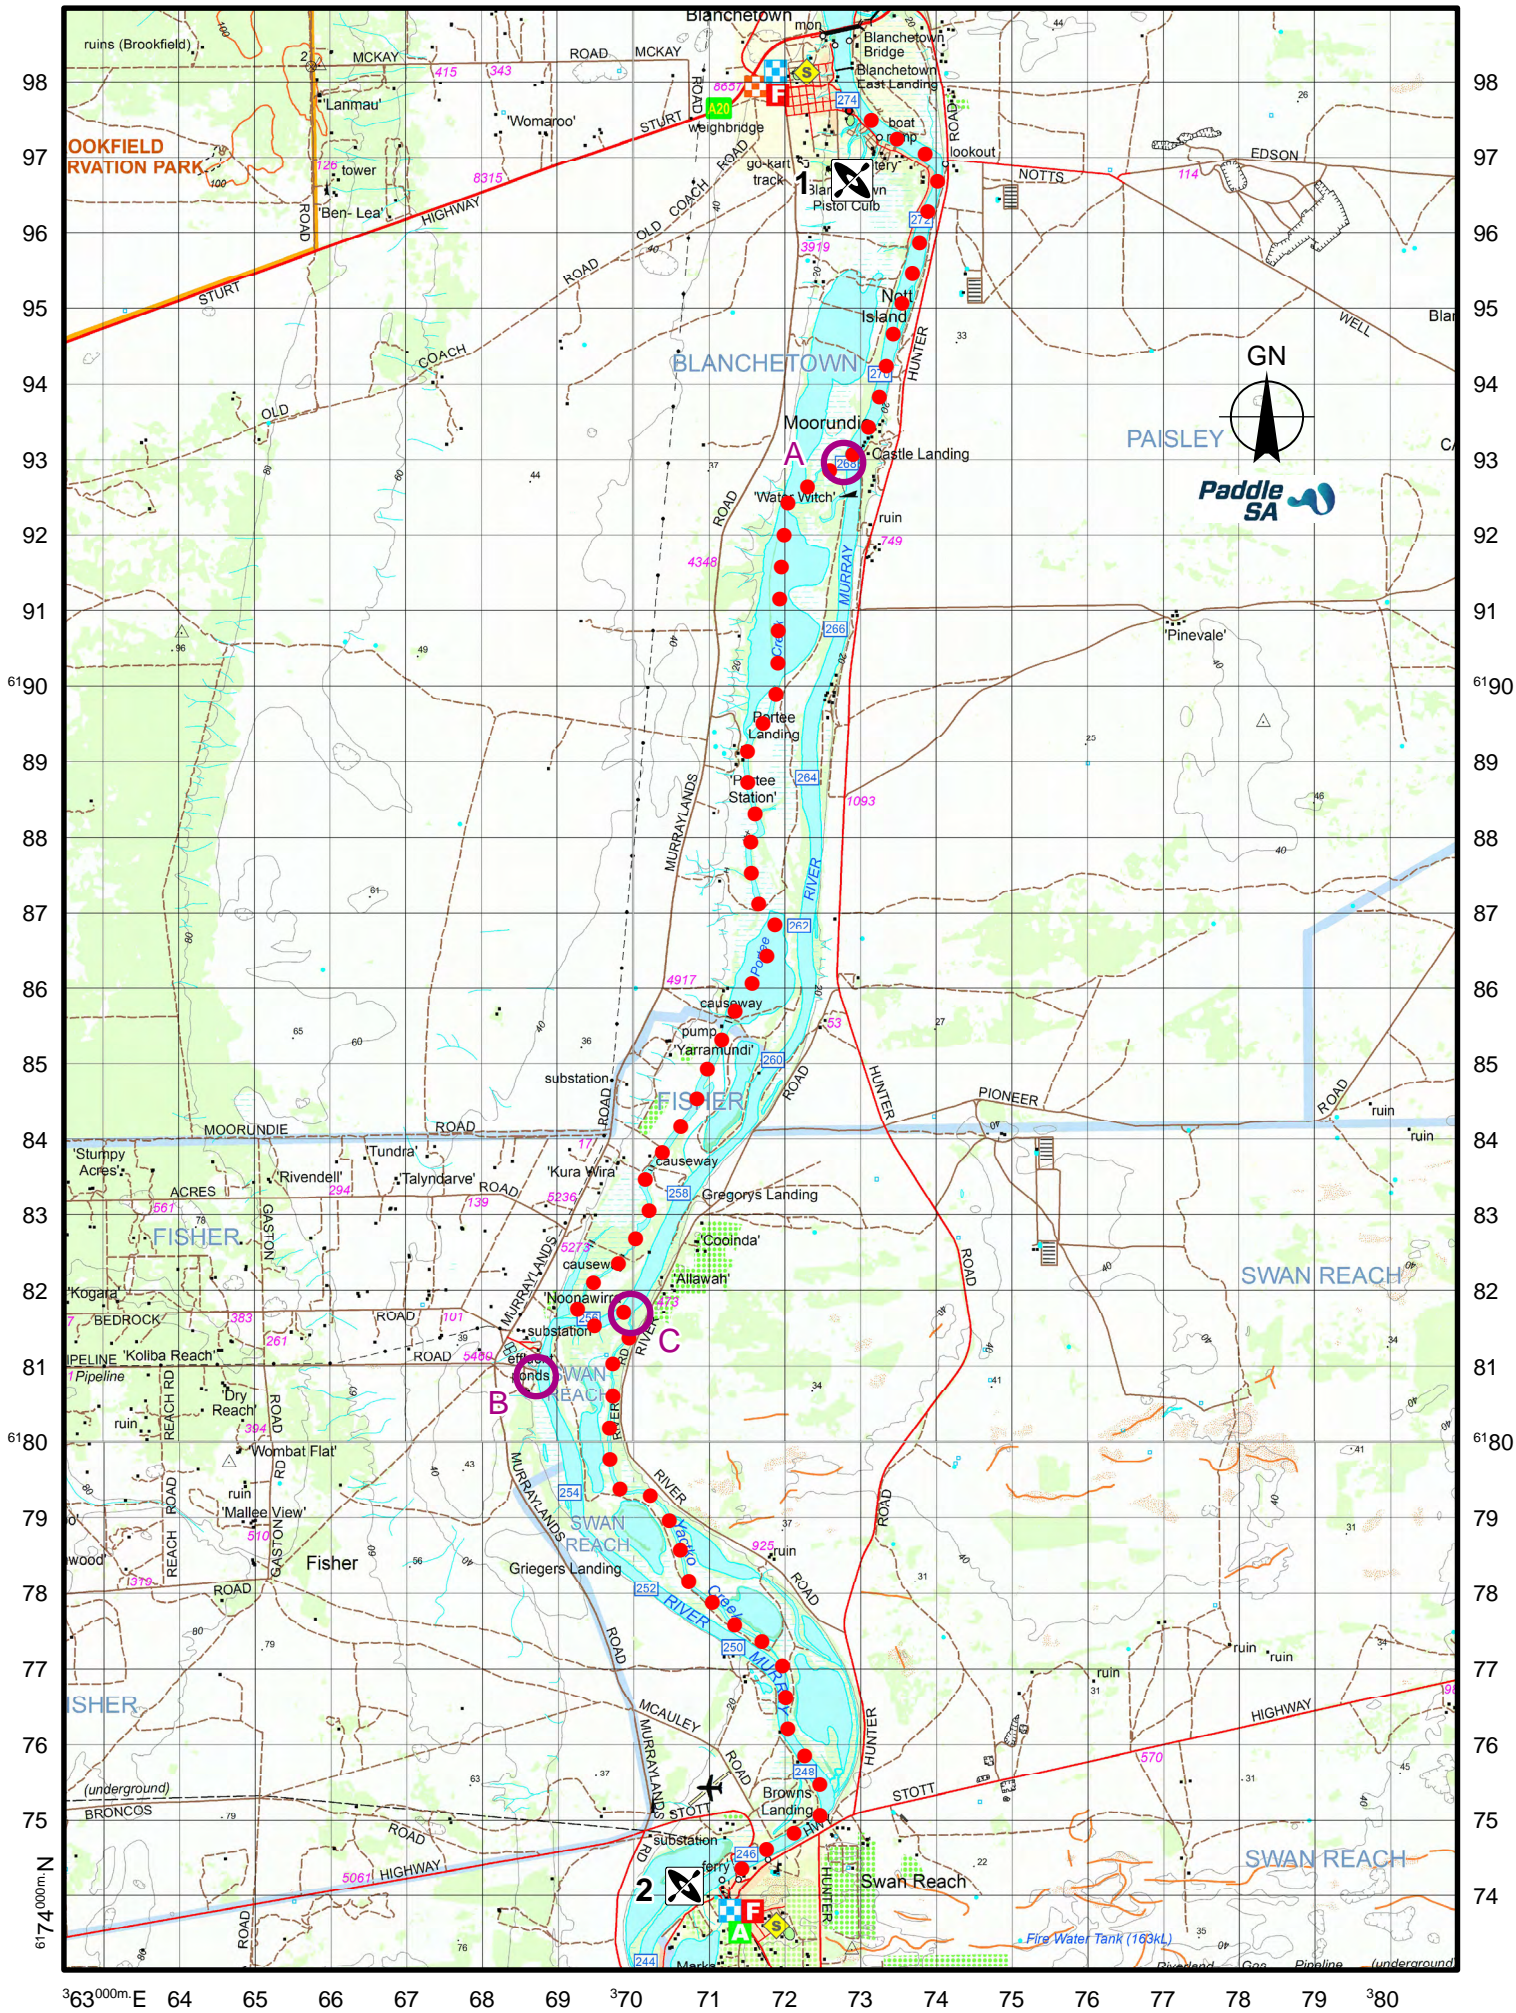

63 64 65 66 67 68 69 70 71 72 73 74 75 76 77 78 79 380

Blanchetown to Swan Reach Trail

0 1 2 3 4 5 km

Datum: GDA94 Grid: MGA94, Zone 54